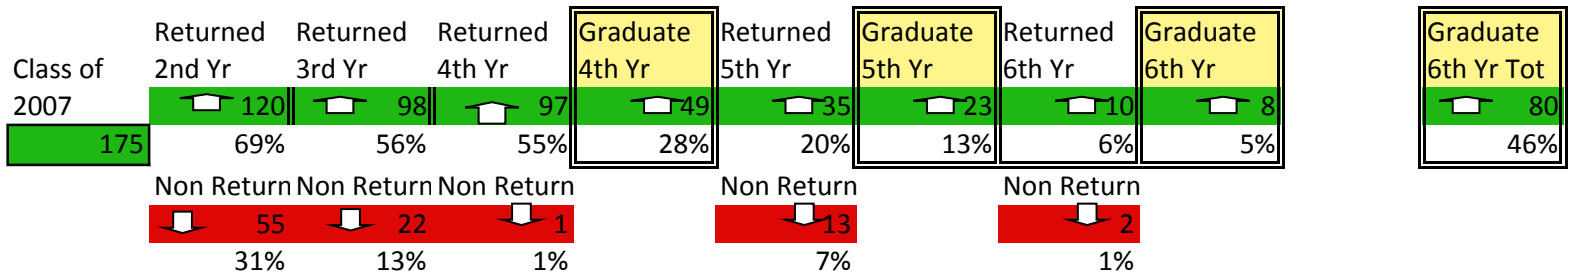

Dillard University
Office of Institutional Research
Retention and Graduation Rate
2007 thru 2015

Dillard University
Office of Institutional Research
Retention and Graduation Rate
2007 thru 2015

Class of	Returned 2nd Yr	Returned 3rd Yr	Returned 4th Yr	Graduate 4th Yr	Returned 5th Yr	Graduate 5th Yr	Returned 6th Yr	Graduate 6th Yr	Graduate 6th Yr Tot
2010	270 61%	206 46%	192 44%	101 23%	79 18%	36 8%	37 8%	0	137 31%
	Non Return				Non Return		Non Return		
	176 39%	64 14%	14 3%		12 3%		6 1%		
2011	238 67%	174 49%	160 45%	74 21%	65 18%	NA 0%	NA 0%	NA 0%	24 21%
	Non Return				Non Return		Non Return		
	116 33%	64 18%	14 4%		21 6%		NA 0%		
2012	204 58%	166 47%	165 47%	NA 0%	NA 0%	NA 0%	NA 0%	NA 0%	0 0%
	Non Return				Non Return		Non Return		
	147 42%	38 11%	1 0%		NA 0%		NA 0%		