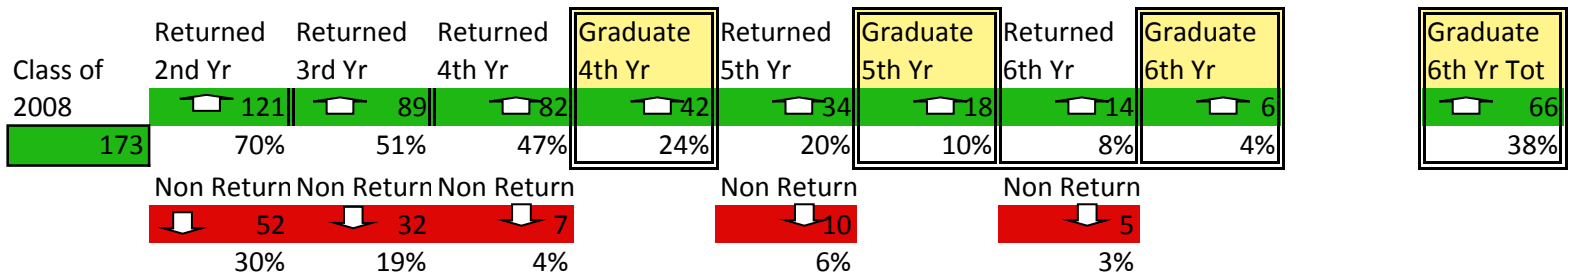

Dillard University
Office of Institutional Research
Retention and Graduation Rate
2007 thru 2015

Dillard University
Office of Institutional Research
Retention and Graduation Rate
2007 thru 2015

Class of	Returned 2nd Yr	Returned 3rd Yr	Returned 4th Yr	Graduate 4th Yr	Returned 5th Yr	Graduate 5th Yr	Returned 6th Yr	Graduate 6th Yr	Graduate 6th Yr Tot
2010	270 61%	206 46%	192 44%	101 23%	79 18%	36 8%	37 8%	0	137 31%
	Non Return				Non Return		Non Return		
	176 39%	64 14%	14 3%		12 3%		6 1%		
2011	238 67%	174 49%	160 45%	74 21%	65 18%	NA 0%	NA 0%	NA 0%	24 21%
	Non Return				Non Return		Non Return		
	116 33%	64 18%	14 4%		21 6%		NA 0%		
2012	204 58%	166 47%	165 47%	NA 0%	NA 0%	NA 0%	NA 0%	NA 0%	0 0%
	Non Return				Non Return		Non Return		
	147 42%	38 11%	1 0%		NA 0%		NA 0%		