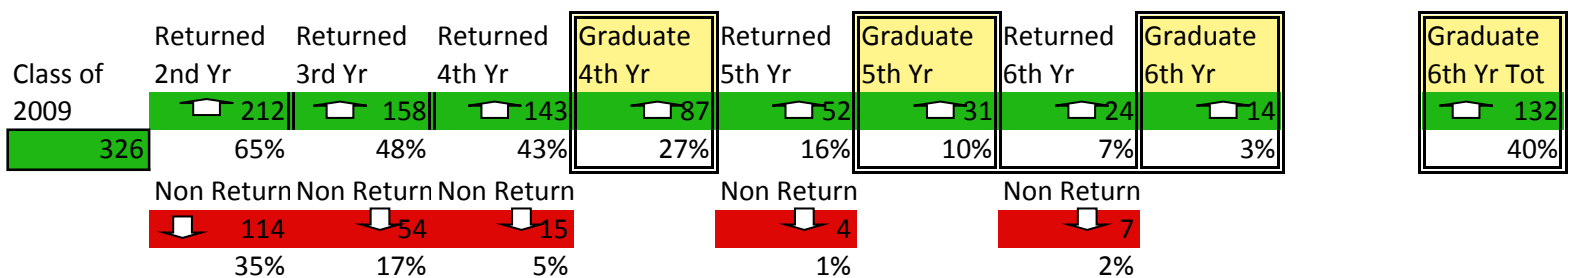

Dillard University
Office of Institutional Research
Retention and Graduation Rate
2007 thru 2015

Dillard University
Office of Institutional Research
Retention and Graduation Rate
2007 thru 2015

Class of	Returned 2nd Yr	Returned 3rd Yr	Returned 4th Yr	Graduate 4th Yr	Returned 5th Yr	Graduate 5th Yr	Returned 6th Yr	Graduate 6th Yr	Graduate 6th Yr Tot
2010	270 61%	206 46%	192 44%	101 23%	79 18%	36 8%	37 8%	0	137 31%
	Non Return				Non Return		Non Return		
	176 39%	64 14%	14 3%		12 3%		6 1%		
2011	238 67%	174 49%	160 45%	74 21%	65 18%	NA 0%	NA 0%	NA 0%	24 21%
	Non Return				Non Return		Non Return		
	116 33%	64 18%	14 4%		21 6%		NA 0%		
2012	204 58%	166 47%	165 47%	NA 0%	NA 0%	NA 0%	NA 0%	NA 0%	0 0%
	Non Return				Non Return		Non Return		
	147 42%	38 11%	1 0%		NA 0%		NA 0%		